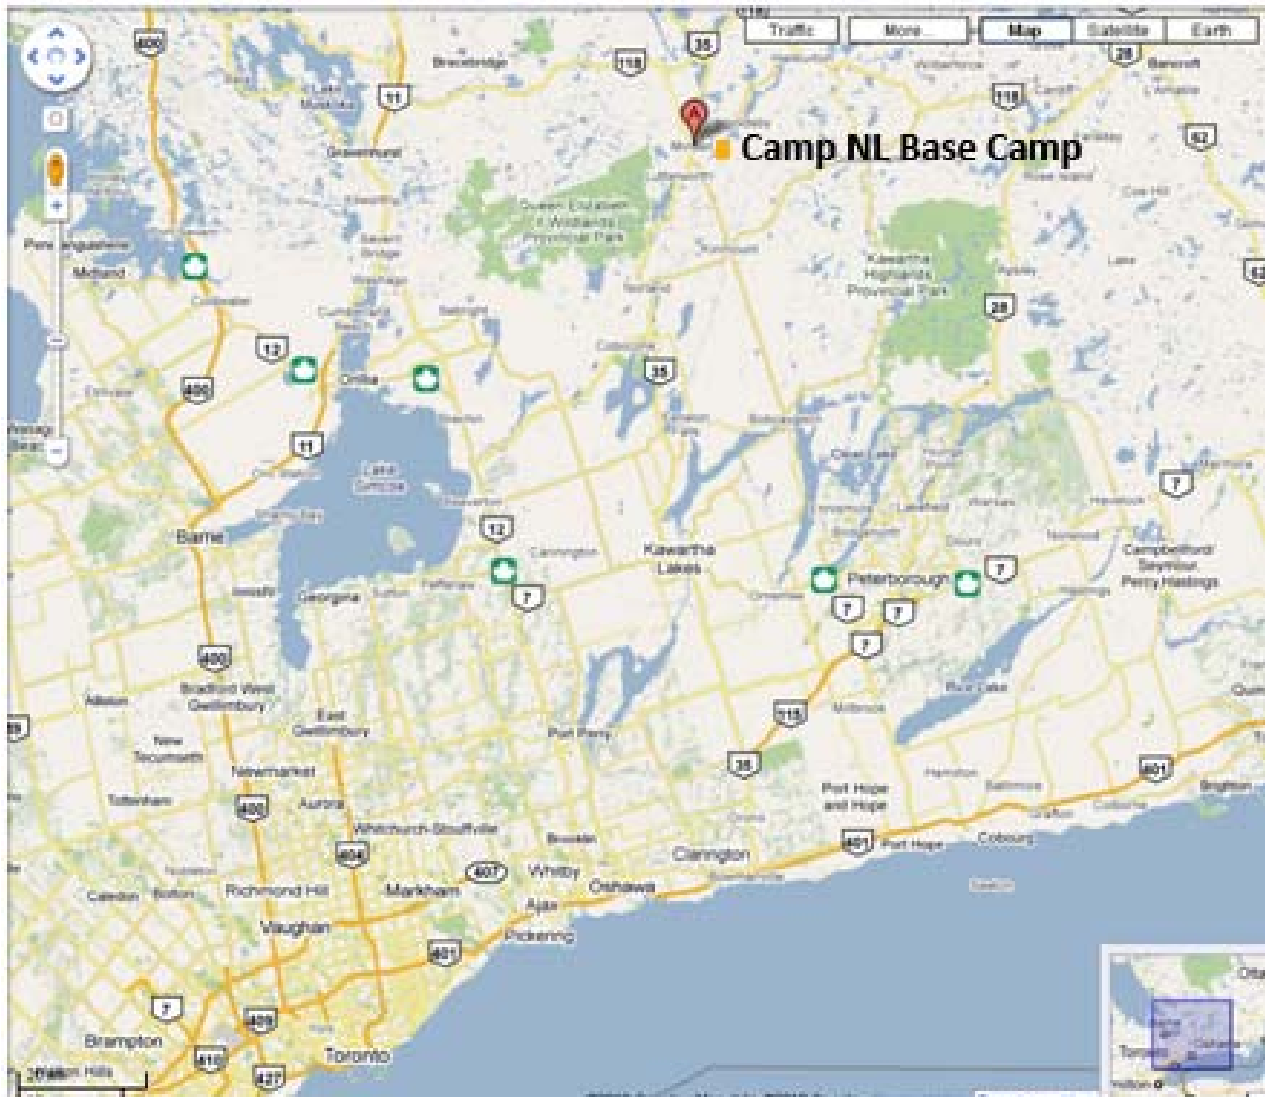

The Camp NL Camp is located at the South Lake Tent and Trailer Park in Minden, ON

Just before you get to Minden, turn right on to Hwy 121, turn left on to Rice Rd, then left on to Hospitality Rd., then turn right on to Kendrick Creek Lane, this is the road into the Camp.